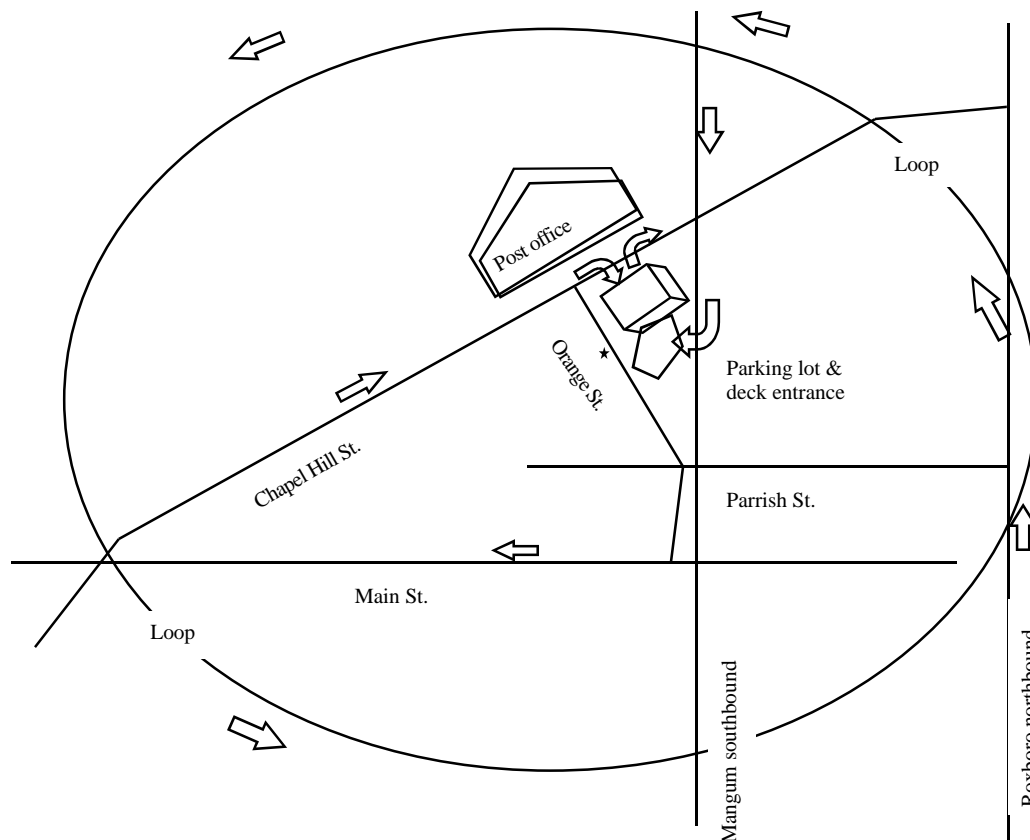

## Directions & Parking

**From I-85/US70:** Take Downtown exit 177 (15-501 business south). Head south (Roxboro Street will become Mangum). Cross downtown loop (Morgan). Go across Chapel Hill Street. First right will be the entrance into combination parking lot & deck.

**From NC147:** Take Exit 12B (15-501 business north), onto Roxboro Road. Turn north into town; merge into far left lane and go left at the Y-intersection (on to the loop). Continue in left lane. At first light go left onto one-way southbound Mangum Street. Go across Chapel Hill St. First right will be entrance into the combination parking lot & deck.

**Orange Street** is the pretty, red-brick and well-lighted pedestrian street running south from the downtown post office. The parking lot & deck border Orange Street. There are entrances to the combination parking deck and lot both from Mangum Street and Chapel Hill Street. The exit from the parking deck puts you back on Chapel Hill Street. For vehicles taller than 6'7", there are usually parking spaces on the adjacent